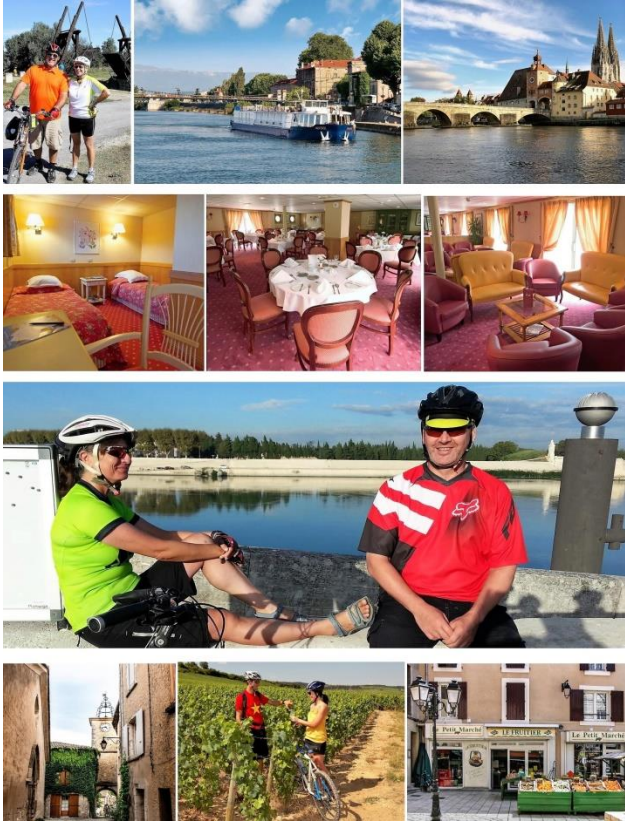

## BIKE & BARGE CYCLING CRUISE OFFERS IN FRANCE \*

Save up to \$2000 cycling from Burgundy to Provence

Sail aboard a PREMIUM PLUS barge - on selected dates we offer a 50% discount on the normal cabin price per category for **NEW** bookings from now until sold: